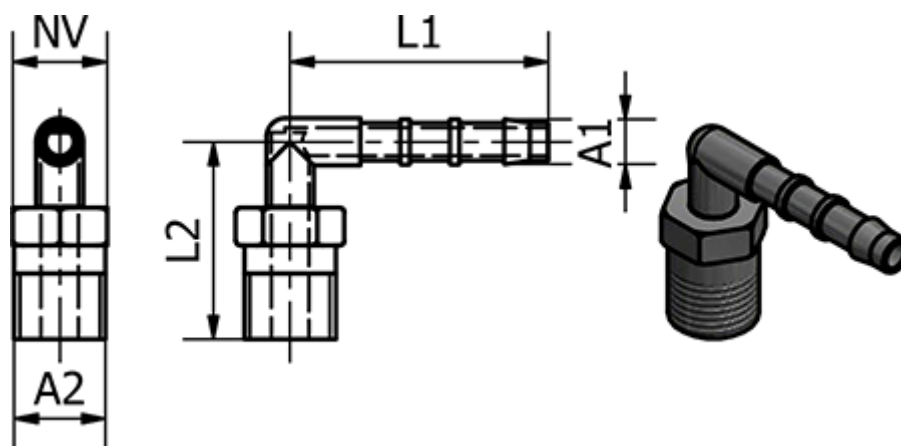

# Data Sheet

Article number: 58632352

Description: Tube Connector 32.352, Ø8 - R 3/8"  
Angle

## Measures

Ext. hose diameter A1 = 8

L1 = 31

L2 = 36

NV = 17

Thread A2 = R 3/8"